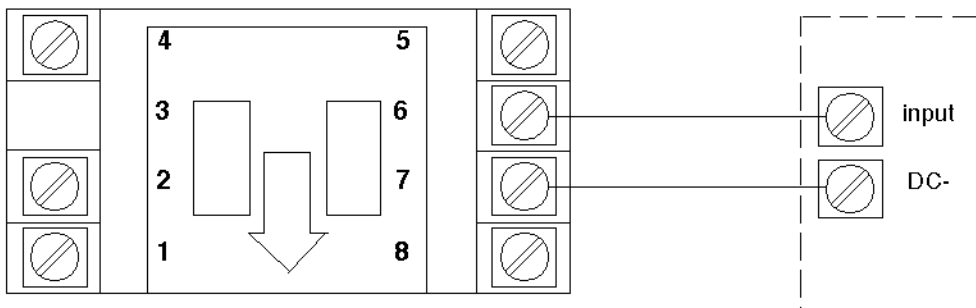

ER9 OUTPUT CONNECTIONS

APPLICATION
BRIEF

WIRING DIAGRAM

Maximum switching current:
100 mA @ 30 VDC

Current Sourcing

Maximum switching current:
100 mA @ 30 VDC

Current Sinking

BadgerMeter, Inc.