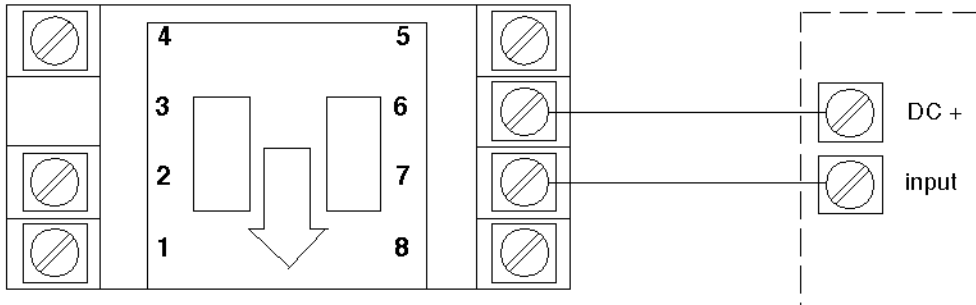

ER9 OUTPUT CONNECTIONS

APPLICATION
BRIEF

WIRING DIAGRAM

Maximum switching current:
100 mA @ 30 VDC

Current Sourcing

Maximum switching current:
100 mA @ 30 VDC

Current Sinking

BadgerMeter, Inc.